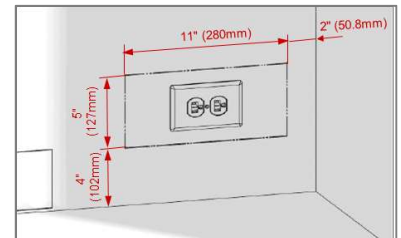

36 INCH FRENCH DOOR REFRIGERATOR

BRFD2652SS

Dimensions and Installation

Plumbing

Electrical

*Drawers can be pulled out with door open 90°

Dimensions	Height to top of door, in.	72 7/8"
	Height to top of hinge, in.	72 7/8"
	Height to top of case, in.	72 3/4"
	Case depth without door, in.	28 1/8"
	Case depth less door handle, in.	32 1/8"
	Case depth with door handle, in.	34"
	Depth with fresh door open 90°, in.	46 13/16"
	Width, in.	35 3/4"
	Width with door open 90° including door handle, in.	45 5/32"
Air Gap Clearances	Each Side, in.	1/8"
	Top, in.	1"
	Back, in.	1/2"

NOTE TO THE INSTALLER: All height, width and depth dimensions are shown in inches (as well as metric). Beko US Inc. reserves the absolute and unrestricted right to change product materials and specifications, at any time, without notice. Please visit our website www.blombergappliances.us or call 888 352 2356 to verify the latest specifications with final dimensional data and other details prior to installation and making a cutout. Applicable product limited warranty information may be found in accompanying product materials or you may contact your account manager for further details. Proper installation is the responsibility of the installer. Product failure due to improper installation is not covered under the Limited Warranty.