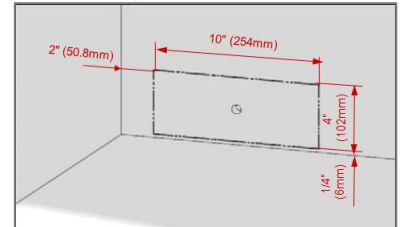

Freezer Features

Automatic ice machine
3 freezer drawers

Dimensions

H x W X D: 72 7/8" x 35 3/4" x 32 1/8"
Depth is with doors / without handles.

CONTROLS	BRFD2652SS
Cooling system	Triple Cycle Frost Free Cooling
Control system	Electronic Control
CAPACITIES	
Total net volume, cu. ft.	23.34
Fresh food net volume, cu. ft.	15.36
Freezer net volume, cu. ft.	7.98
FRIDGE FEATURES	
Blue light technology	Yes
Flexizone	Yes
IonFresh	Yes
Carbon filter	Yes
Interior filtered water dispenser	No
Filtered ice & water dispenser through door	Yes
Electronic control display type	Digital display on the door
Auto defrost	Yes
Inner illumination	LED - Side walls
Shelves	5 Safety Glass
Crispers	2
Door racks	5
Wine rack	No
Bottle gripper	No
Compressor	Variable Speed VCC
Fan ventilation	Yes
FREEZER FEATURES	
Auto defrost	Yes
Number of freezer drawers	4
Automatic ice maker	Yes
Ice cube tray	No
TECHNICAL INFORMATION	
Supply voltage, V/Hz	120/60
Rated Current, A	1,5
Noise level, dBA	47
DIMENSIONS	
HxWxD, in	72 7/8" x 35 3/4" x 32 1/8"
Product weight, lbs.	348
HxWxD, cm	185 x 90.8 x 81.5
Product weight, kg	158
PERFORMANCE	
Energy Star qualified	Yes
Climatic class	T
Annual energy consumption, kwh/year	681
Cooling gas	R134a

36 INCH FRENCH DOOR REFRIGERATOR

BRFD2652SS

Dimensions and Installation

Plumbing

Electrical

*Drawers can be pulled out with door open 90°

Dimensions	Height to top of door, in.	72 7/8"
	Height to top of hinge, in.	72 7/8"
	Height to top of case, in.	72 3/4"
	Case depth without door, in.	28 1/8"
	Case depth less door handle, in.	32 1/8"
	Case depth with door handle, in.	34"
	Depth with fresh door open 90°, in.	46 13/16"
	Width, in.	35 3/4"
	Width with door open 90° including door handle, in.	45 5/32"
Air Gap Clearances	Each Side, in.	1/8"
	Top, in.	1"
	Back, in.	1/2"