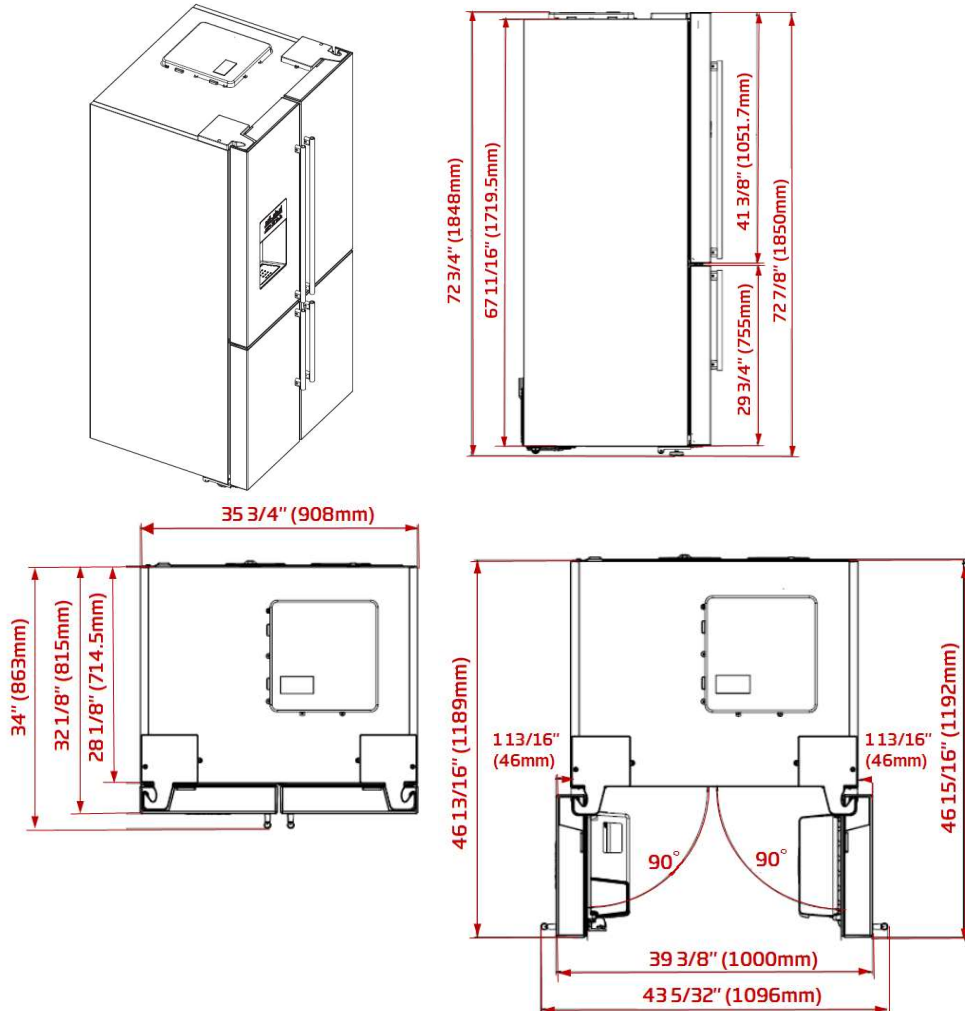

Freezer Features

Automatic ice machine
3 freezer drawers

Dimensions

H x W X D: 72 7/8" x 35 3/4" x 32 1/8"
Depth is with doors / without handles.

CONTROLS	BRFD2652SS
Cooling system	Triple Cycle Frost Free Cooling
Control system	Electronic Control
CAPACITIES	
Total net volume, cu. ft.	23.34
Fresh food net volume, cu. ft.	15.36
Freezer net volume, cu. ft.	7.98
FRIDGE FEATURES	
Blue light technology	Yes
Flexizone	Yes
IonFresh	Yes
Carbon filter	Yes
Interior filtered water dispenser	No
Filtered ice & water dispenser through door	Yes
Electronic control display type	Digital display on the door
Auto defrost	Yes
Inner illumination	LED - Side walls
Shelves	5 Safety Glass
Crispers	2
Door racks	5
Wine rack	No
Bottle gripper	No
Compressor	Variable Speed VCC
Fan ventilation	Yes
FREEZER FEATURES	
Auto defrost	Yes
Number of freezer drawers	4
Automatic ice maker	Yes
Ice cube tray	No
TECHNICAL INFORMATION	
Supply voltage, V/Hz	120/60
Rated Current, A	1,5
Noise level, dBA	47
DIMENSIONS	
HxWxD, in	72 7/8" x 35 3/4" x 32 1/8"
Product weight, lbs.	348
HxWxD, cm	185 x 90.8 x 81.5
Product weight, kg	158
PERFORMANCE	
Energy Star qualified	Yes
Climatic class	T
Annual energy consumption, kwh/year	681
Cooling gas	R134a

36 INCH FRENCH DOOR REFRIGERATOR

BRFD2652SS

Dimensions and Installation

Plumbing

Electrical

*Drawers can be pulled out with door open 90°

Dimensions	Height to top of door, in.	72 7/8"
	Height to top of hinge, in.	72 7/8"
	Height to top of case, in.	72 3/4"
	Case depth without door, in.	28 1/8"
	Case depth less door handle, in.	32 1/8"
	Case depth with door handle, in.	34"
	Depth with fresh door open 90°, in.	46 13/16"
	Width, in.	35 3/4"
	Width with door open 90° including door handle, in.	45 5/32"
Air Gap Clearances	Each Side, in.	1/8"
	Top, in.	1"
	Back, in.	1/2"