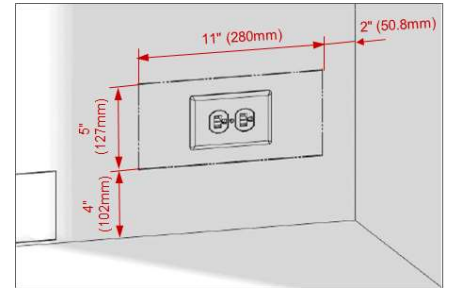

Dimensions

H x W X D: 67 5/16" x 23 7/16" x 21 9/16"
Depth is with door / without handles

CONTROLS	BRFB1042 Series
Cooling system	Semi Frost Free
Control system	Mechanic Control
CAPACITIES	
Total net volume, cu. ft.	8.8
Fresh food net volume, cu. ft.	6.2
Freezer net volume, cu. ft.	2.6
FRIDGE FEATURES	
Blue light technology	No
Flexizone	No
IonFresh	No
Carbon filter	No
Interior filtered water dispenser	No
Filtered ice & water dispenser through door	No
Electronic control display type	No
Auto defrost	No
Inner illumination	LED - Ceiling
Shelves	3 Safety Glass
Crispers	1
Door racks	3
Wine rack	Yes
Bottle gripper	Yes
Compressor	Variable Speed VCC
Fan ventilation	No
FREEZER FEATURES	
Auto defrost	Yes
Number of freezer drawers	3
Automatic ice maker	No
Ice cube tray	Yes
TECHNICAL INFORMATION	
Supply voltage, V/Hz	120V/ 60Hz
Rated Current, A	1.5 A
Noise level, dBA	42
DIMENSIONS	
HxWxD, in	67 5/16" x 23 7/16" x 21 9/16"
Product weight, lbs.	128
HxWxD, cm	171 x 59.5 x 54.7
Product weight, kg	58
PERFORMANCE	
Energy Star qualified	Yes
Climatic class	T
Annual energy consumption, kwh/year	370
Cooling gas	R600a
COLOR OPTIONS	
Stainless Steel	BRFB1042SSN
Silver SL	BRFB1042SLN
White WH	BRFB1042WHN

24 INCH COUNTER DEPTH BOTTOM-FREEZER REFRIGERATOR

BRFB1042SSN / BRFB1042SLN / BRFB1042WHN

Dimensions and Installation

Electrical

*Drawers can be pulled out with door open 90°

Dimensions	Height to top of door, in.	67 5/16"
	Height to top of hinge, in.	67 5/16"
	Height to top of case, in.	66 3/4"
	Case depth without door, in.	20 9/16"
	Case depth less door handle, in.	21 9/16"
	Case depth with door with handle, in.	23 5/16"
	Depth with fresh door open 90°, in.	43 7/8"
	Width, in.	23 7/16"
	Width with door open 90° including door handle, in.	25 3/4"
Air Gap Clearances	Each Side, in.	1/8"
	Top, in.	1"
	Back, in.	1 1/16"