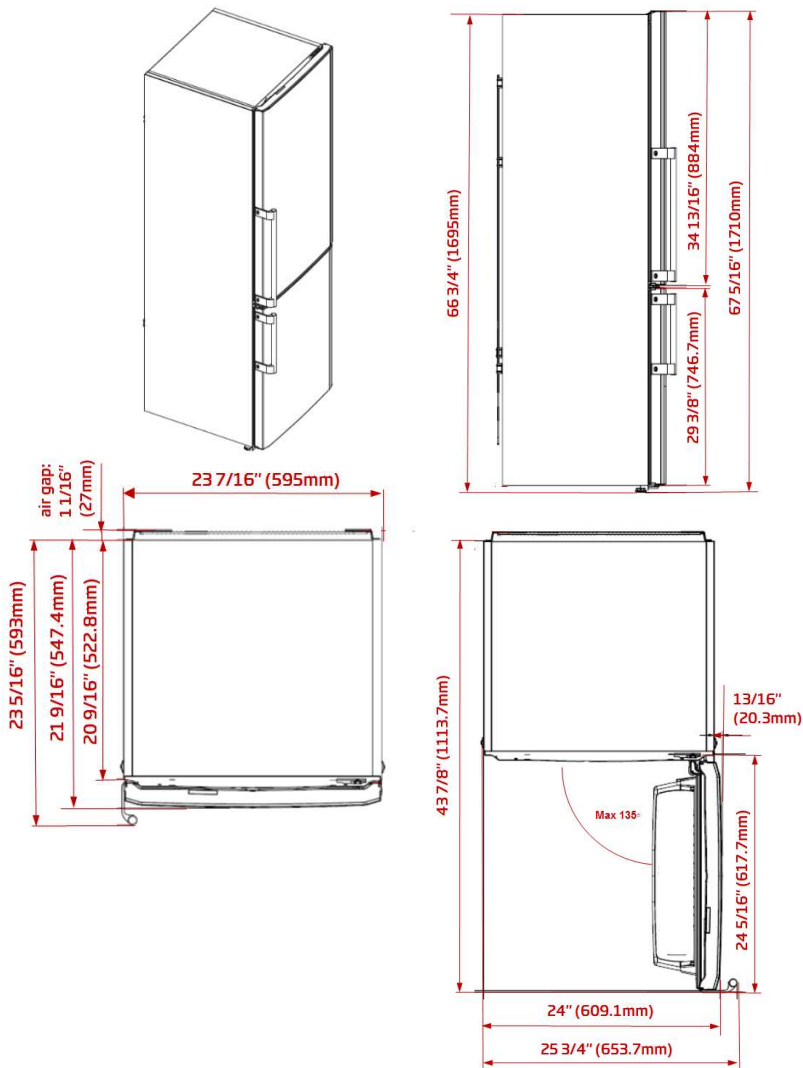

Dimensions

H x W X D: 67 5/16" x 23 7/16" x 21 9/16"
Depth is with door / without handles

CONTROLS	BRFB1042 Series
Cooling system	Semi Frost Free
Control system	Mechanic Control
CAPACITIES	
Total net volume, cu. ft.	8.8
Fresh food net volume, cu. ft.	6.2
Freezer net volume, cu. ft.	2.6
FRIDGE FEATURES	
Blue light technology	No
Flexizone	No
IonFresh	No
Carbon filter	No
Interior filtered water dispenser	No
Filtered ice & water dispenser through door	No
Electronic control display type	No
Auto defrost	No
Inner illumination	LED - Ceiling
Shelves	3 Safety Glass
Crispers	1
Door racks	3
Wine rack	Yes
Bottle gripper	Yes
Compressor	Variable Speed VCC
Fan ventilation	No
FREEZER FEATURES	
Auto defrost	Yes
Number of freezer drawers	3
Automatic ice maker	No
Ice cube tray	Yes
TECHNICAL INFORMATION	
Supply voltage, V/Hz	120V/ 60Hz
Rated Current, A	1.5 A
Noise level, dBA	42
DIMENSIONS	
HxWxD, in	67 5/16" x 23 7/16" x 21 9/16"
Product weight, lbs.	128
HxWxD, cm	171 x 59.5 x 54.7
Product weight, kg	58
PERFORMANCE	
Energy Star qualified	Yes
Climatic class	T
Annual energy consumption, kwh/year	370
Cooling gas	R600a
COLOR OPTIONS	
Stainless Steel	BRFB1042SSN
Silver SL	BRFB1042SLN
White WH	BRFB1042WHN

24 INCH COUNTER DEPTH BOTTOM-FREEZER REFRIGERATOR

BRFB1042SSN / BRFB1042SLN / BRFB1042WHN

Dimensions and Installation

Electrical

*Drawers can be pulled out with door open 90°

Dimensions	Height to top of door, in.	67 5/16"
	Height to top of hinge, in.	67 5/16"
	Height to top of case, in.	66 3/4"
	Case depth without door, in.	20 9/16"
	Case depth less door handle, in.	21 9/16"
	Case depth with door with handle, in.	23 5/16"
	Depth with fresh door open 90°, in.	43 7/8"
	Width, in.	23 7/16"
	Width with door open 90° including door handle, in.	25 3/4"
Air Gap Clearances	Each Side, in.	1/8"
	Top, in.	1"
	Back, in.	1 1/16"