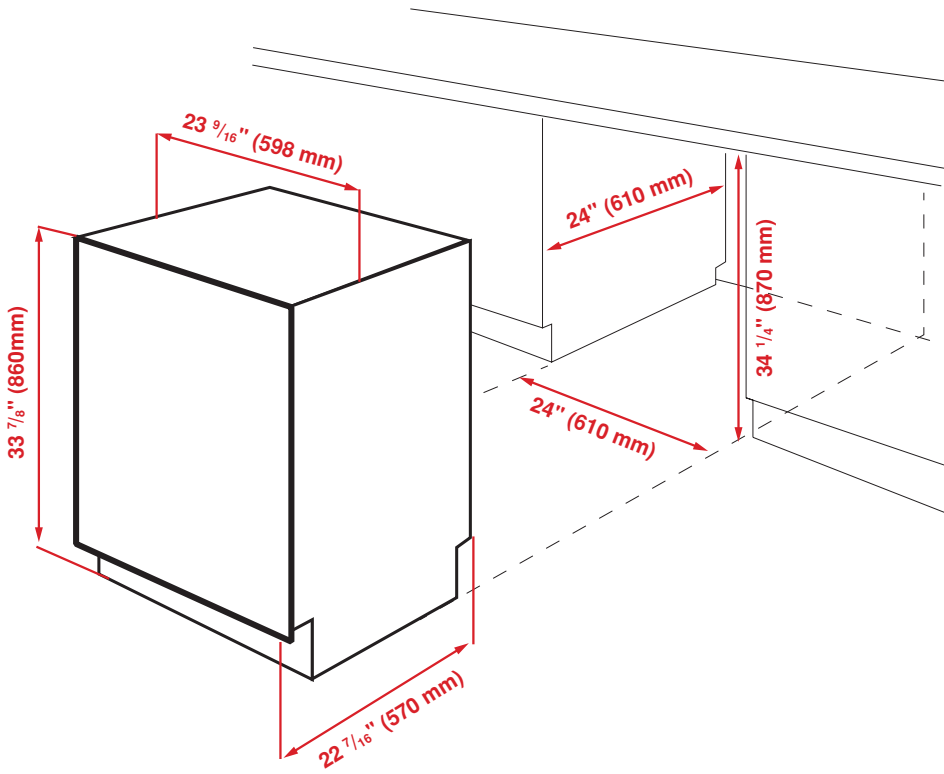

888.352.2356 | BlombergAppliances.com

© 2018 Beko U.S., Inc. 04/23/19

Blomberg
seit 1883

24" Tall Tub, Top Control Dishwasher

DWT81900SS

NOTE TO THE INSTALLER: All height, width, and depth dimensions are shown in inches (as well as metric). Beko US Inc. reserves the absolute and unrestricted right to change product materials and specifications, at any time, without notice. Please visit our website at www.BlombergAppliances.com or call 888.352.2356 to verify the latest specifications with final dimensional data and other details prior to installation and making a cutout. Applicable product limited warranty information may be found in accompanying product materials, or you may contact your account manager for further details. Proper installation is the responsibility of the installer. Product failure due to improper installation is not covered under the Limited Warranty.