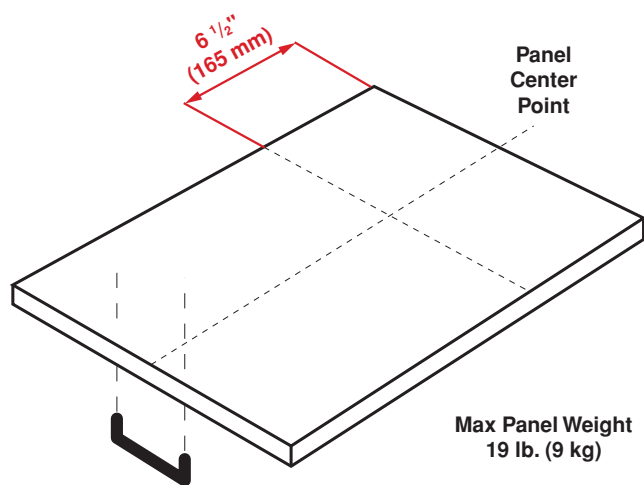

Panel Ready Recommended Door Panel Size and Thickness:

DIMENSIONS (DWT81800SS)	
H x W x D	33 7/8 x 23 9/16 x 22 7/16 in. (86.1 x 59.8 x 57 cm)
Product Weight	96.12 lb. (43.6 kg)
Packed H x W x D	35 x 25 3/8 x 26 in. (88.9 x 64.4 x 66.1 cm)
Packed Weight	102.73 lb. (46.6 kg)
DIMENSIONS (DWT81800SSIH, INTEGRATED HANDLE)	
H x W x D	33 7/8 x 23 9/16 x 22 7/16 in. (86.1 x 59.8 x 57 cm)
Product Weight	96.12 lb. (43.6 kg)
Packed H x W x D	35 x 25 3/8 x 26 in. (88.9 x 64.4 x 66.1 cm)
Packed Weight	102.73 lb. (46.6 kg)
DIMENSIONS (DWT81800FBI)	
H x W x D	33 7/8 x 23 9/16 x 21 2/16 in. (86.1 x 59.8 x 55 cm)
Product Weight	91.93 lb. (41.7 kg)
Packed H x W x D	35 x 25 3/8 x 26 in. (88.9 x 64.4 x 66.1 cm)
Packed Weight	98.54 lb. (44.7 kg)
DIMENSIONS (DWT81800SSWS, WATER SOFTENER)	
H x W x D	33 7/8 x 23 9/16 x 22 7/16 in. (86.1 x 59.8 x 57 cm)
Product Weight	94.79 lb. (43 kg)
Packed H x W x D	35 x 25 3/8 x 26 in. (88.9 x 64.4 x 66.1 cm)
Packed Weight	101.41 lb. (46 kg)