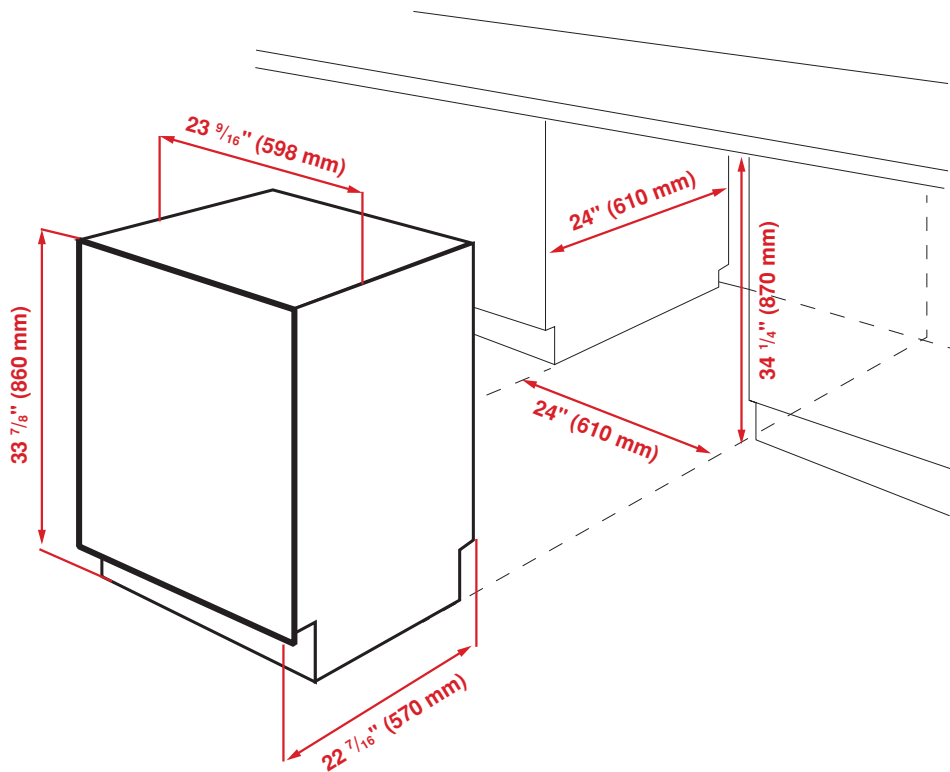

Panel Ready Recommended Door Panel Size and Thickness:

DIMENSIONS (DWT81800SS)	
H x W x D	33 7/8 x 23 9/16 x 22 7/16 in. (86.1 x 59.8 x 57 cm)
Product Weight	96.12 lb. (43.6 kg)
Packed H x W x D	35 x 25 3/8 x 26 in. (88.9 x 64.4 x 66.1 cm)
Packed Weight	102.73 lb. (46.6 kg)
DIMENSIONS (DWT81800SSIH, INTEGRATED HANDLE)	
H x W x D	33 7/8 x 23 9/16 x 22 7/16 in. (86.1 x 59.8 x 57 cm)
Product Weight	96.12 lb. (43.6 kg)
Packed H x W x D	35 x 25 3/8 x 26 in. (88.9 x 64.4 x 66.1 cm)
Packed Weight	102.73 lb. (46.6 kg)
DIMENSIONS (DWT81800FBI)	
H x W x D	33 7/8 x 23 9/16 x 21 2/16 in. (86.1 x 59.8 x 55 cm)
Product Weight	91.93 lb. (41.7 kg)
Packed H x W x D	35 x 25 3/8 x 26 in. (88.9 x 64.4 x 66.1 cm)
Packed Weight	98.54 lb. (44.7 kg)
DIMENSIONS (DWT81800SSWS, WATER SOFTENER)	
H x W x D	33 7/8 x 23 9/16 x 22 7/16 in. (86.1 x 59.8 x 57 cm)
Product Weight	94.79 lb. (43 kg)
Packed H x W x D	35 x 25 3/8 x 26 in. (88.9 x 64.4 x 66.1 cm)
Packed Weight	101.41 lb. (46 kg)