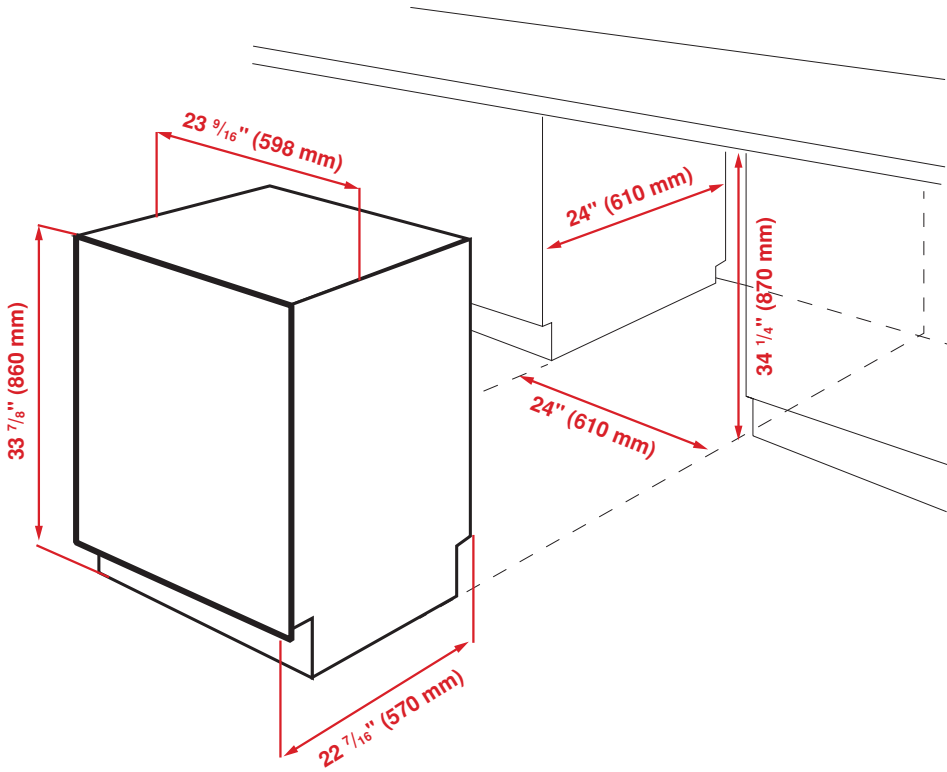

FINISH

Fingerprint-free Stainless Steel

DIMENSIONS (H x W x D)

33⁷/₈ x 23⁹/₁₆ x 22⁷/₁₆ in.

CONTROLS	
Control Type	Electronic Direct Access Touch Control
Position	Top
MAIN FEATURES	
Loading Capacity (Place Settings)	14
Tub Material	Stainless Steel
DMFS Overflow Protection	Overflow Safety
5 Level Wash	Yes
Delay Timer	1/2 – 24 hours
Drying System	Static
Brushless DC™ Motor	Yes
Turbidity Sensor	Yes
Silent Operation	48 dBA
All-in-1 Tablet Function	Yes
Interior High Loop with Air Gap	Yes
Detergent Dispenser Type	Sliding Lid
FUNCTIONS	
Half Load Function	Yes
Sanitize Function	Yes
Extra Rinse Function	Yes
RapidClean Function	Yes
PROGRAMS	
Number of Programs	6
Pots and Pans+ (167°F)	Yes
Regular Wash (142 – 145°F)	Yes
Express Dry	Yes
China/Crystal (149°F)	Yes
Quick Wash (131°F)	Yes
Rinse & Hold	Yes
DISPLAY	
Rinse Aid Indicator	Yes
LED Spot	Yes
RACK SYSTEM	
Cutlery Basket	Sliding
Upper Rack (Inset Shelves)	2
Adjustable Upper Rack	3 Positions, Adjustable When Loaded
Lower Basket Wine Glass Holder	Yes
Knife Accessory	Yes
DIMENSIONS (DWT71600SS)	
H x W x D	33 ⁷ / ₈ x 23 ⁹ / ₁₆ x 22 ⁷ / ₁₆ in. (86.1 x 59.8 x 57 cm)
Product Weight	94.79 lb. (43 kg)
Packed H x W x D	35 x 25 ⁵ / ₈ x 26 in. (88.9 x 64.4 x 66.1 cm)
Packed Weight	101.41 lb. (46 kg)
ENVIRONMENTAL STANDARDS	
ENERGY STAR® Qualified	Yes
Energy Consumption	234 kWh / year
Water Consumption	3.5 – 5.0 gal. / cycle

DIMENSIONS (DWT71600SS)	
H x W x D	33 7/8 x 23 9/16 x 22 7/16 in. (86.1 x 59.8 x 57 cm)
Product Weight	94.79 lb. (43 kg)
Packed H x W x D	35 x 25 3/8 x 26 in. (88.9 x 64.4 x 66.1 cm)
Packed Weight	101.41 lb. (46 kg)

DIMENSIONS (DWT71600SSIH, INTEGRATED HANDLE)	
H x W x D	33 7/8 x 23 9/16 x 22 7/16 in. (86.1 x 59.8 x 57 cm)
Product Weight	94.79 lb. (43 kg)
Packed H x W x D	35 x 25 3/8 x 26 in. (88.9 x 64.4 x 66.1 cm)
Packed Weight	101.41 lb. (46 kg)