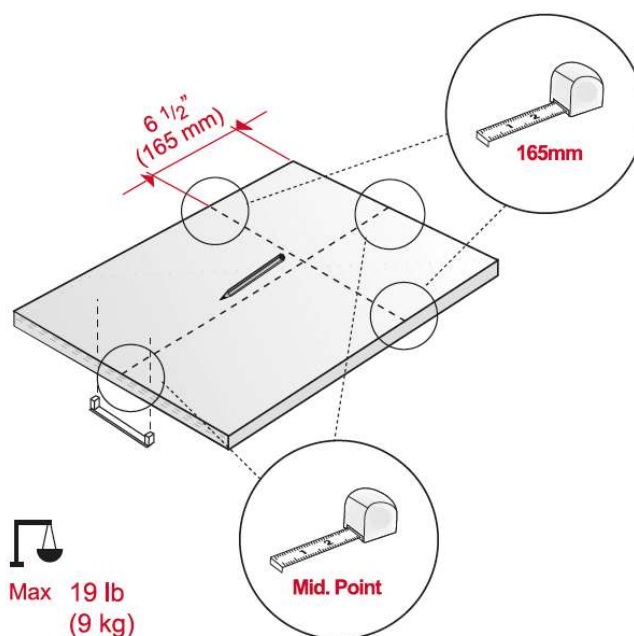

### Dimensions

H x W X D: 33 7/8" x 23 9/16" x 22 1/2"

## Dimensions and Installation

Panel requirements for panel ready models:

**NOTE TO THE INSTALLER:** All height, width and depth dimensions are shown in inches (as well as metric). Beko US Inc. reserves the absolute and unrestricted right to change product materials and specifications, at any time, without notice. Please visit our website [www.blombergappliances.us](http://www.blombergappliances.us) or call 888 352 2356 to verify the latest specifications with final dimensional data and other details prior to installation and making a cutout. Applicable product limited warranty information may be found in accompanying product materials or you may contact your account manager for further details. Proper installation is the responsibility of the installer. Product failure due to improper installation is not covered under the Limited Warranty.