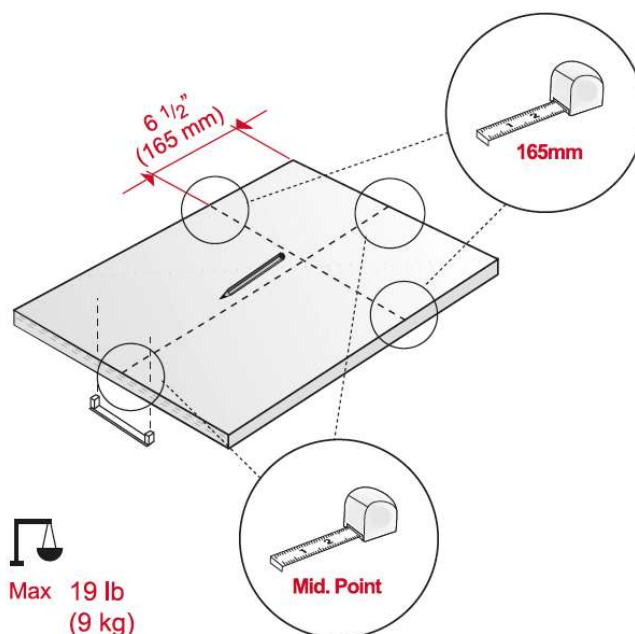

NOTE TO THE INSTALLER: All height, width and depth dimensions are shown in inches (as well as metric). Beko US Inc. reserves the absolute and unrestricted right to change product materials and specifications, at any time, without notice. Please visit our website www.blombergappliances.us or call 888 352 2356 to verify the latest specifications with final dimensional data and other details prior to installation and making a cutout. Applicable product limited warranty information may be found in accompanying product materials or you may contact your account manager for further details. Proper installation is the responsibility of the installer. Product failure due to improper installation is not covered under the Limited Warranty.