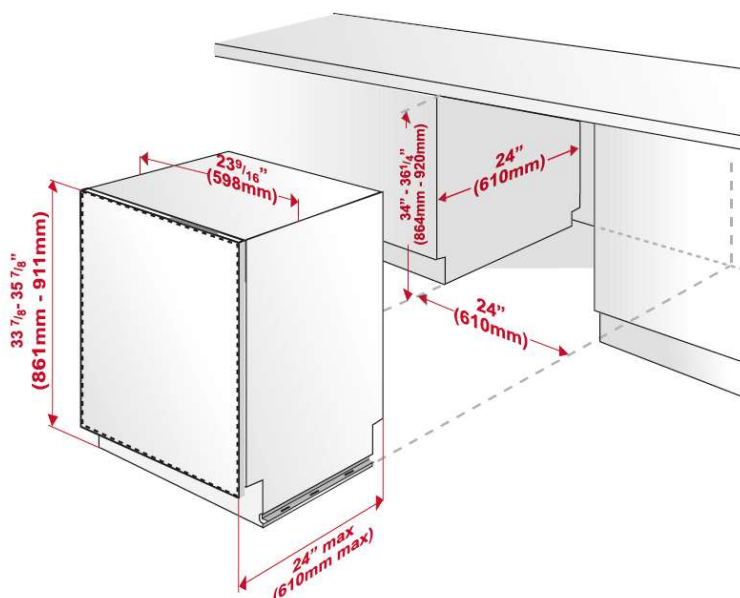

Dimensions and Installation

Panel requirements for panel ready models: