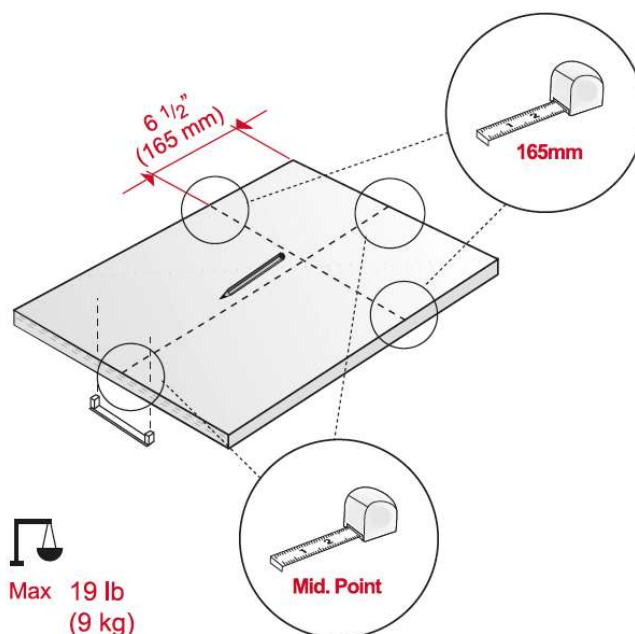

### Dimensions

H x W x D: 33 7/8" x 23 9/16" x 22 1/2"

## Dimensions and Installation

Panel requirements for panel ready models:

NOTE TO THE INSTALLER: All height, width and depth dimensions are shown in inches (as well as metric). Beko US Inc. reserves the absolute and unrestricted right to change product materials and specifications, at any time, without notice. Please visit our website [www.blombergappliances.us](http://www.blombergappliances.us) or call 888 352 2356 to verify the latest specifications with final dimensional data and other details prior to installation and making a cutout. Applicable product limited warranty information may be found in accompanying product materials or you may contact your account manager for further details. Proper installation is the responsibility of the installer. Product failure due to improper installation is not covered under the Limited Warranty.