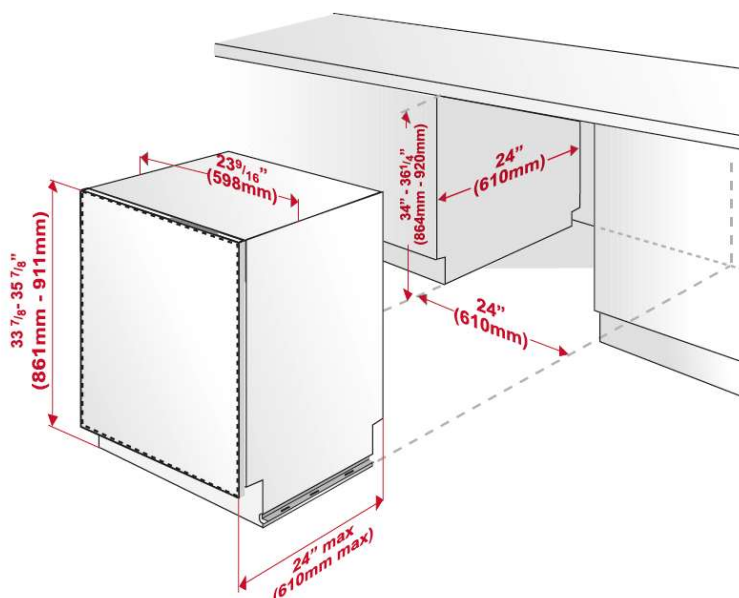

Dimensions and Installation

Panel requirements for panel ready models: