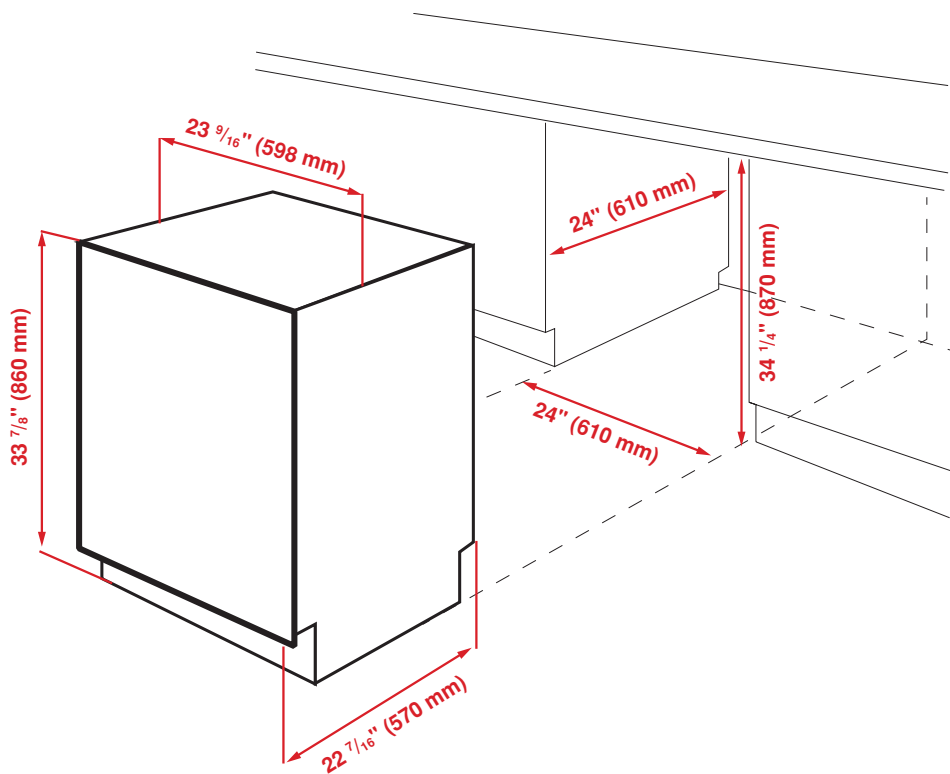

DIMENSIONS (H x W x D)

33⁷/₈ x 23⁹/₁₆ x 22⁷/₁₆ in.

CONTROLS	
Control Type	Electronic Touch Control
Position	Front
MAIN FEATURES	
Loading Capacity (Place Settings)	14
Tub Material	Stainless Steel
DMFS Overflow Protection	Overflow Safety
5 Level Wash	Yes
Delay Timer	1/2 – 24 hours
Drying System	Static
Brushless DC™ Motor	Yes
Turbidity Sensor	Yes
Silent Operation	48 dBA
All-in-1 Tablet Function	Automatic
Detergent Dispenser Type	Sliding Lid
Interior High Loop with Air Gap	Yes
FUNCTIONS	
Half Load Function	Yes
Sanitize Function	Yes
Extra Rinse Function	Yes
RapidClean Function	Yes
PROGRAMS	
Number of Programs	6
Pots and Pans+ (167°F)	Yes
Regular Wash (142 – 145°F)	Yes
Express Dry	Yes
China/Crystal (149°F)	Yes
Quick Wash (131°F)	Yes
Rinse & Hold	Yes
ProCare	Yes
DISPLAY	
Rinse Aid Indicator	Yes
RACK SYSTEM	
Cutlery Basket	Sliding
Upper Rack (Inset Shelves)	2
Adjustable Upper Rack	Fixed
Lower Basket Wine Glass Holder	Yes
Knife Accessory	Yes
DIMENSIONS (DWT52600SSIH)	
H x W x D	33 ⁷ / ₈ x 23 ⁹ / ₁₆ x 22 ⁷ / ₁₆ in. (86.1 x 59.8 x 57 cm)
Product Weight	83.33 lb. (37.8 kg)
Packed H x W x D	35 x 25 ³ / ₈ x 26 in. (88.9 x 64.4 x 66.1 cm)
Packed Weight	89.94 lb. (40.8 kg)
ENVIRONMENTAL STANDARDS	
ENERGY STAR® Qualified	Yes — Most Energy Efficient 2018
Energy Consumption	234 kWh / year
Water Consumption	3.5 – 5.0 gal. / cycle

DIMENSIONS (DWT52600SSIH)	
H x W x D	33 7/8 x 23 9/16 x 22 7/16 in. (86.1 x 59.8 x 57 cm)
Product Weight	83.33 lb. (37.8 kg)
Packed H x W x D	35 x 25 3/8 x 26 in. (88.9 x 64.4 x 66.1 cm)
Packed Weight	89.94 lb. (40.8 kg)

DIMENSIONS (DWT52600BIH)	
H x W x D	33 7/8 x 23 9/16 x 22 7/16 in. (86.1 x 59.8 x 57 cm)
Product Weight	82.89 lb. (37.6 kg)
Packed H x W x D	35 x 25 3/8 x 26 in. (88.9 x 64.4 x 66.1 cm)
Packed Weight	89.5 lb. (40.6 kg)

DIMENSIONS (DWT52600WIH)	
H x W x D	33 7/8 x 23 9/16 x 22 7/16 in. (86.1 x 59.8 x 57 cm)
Product Weight	83.55 lb. (37.9 kg)
Packed H x W x D	35 x 25 3/8 x 26 in. (88.9 x 64.4 x 66.1 cm)
Packed Weight	90.16 lb. (40.9 kg)