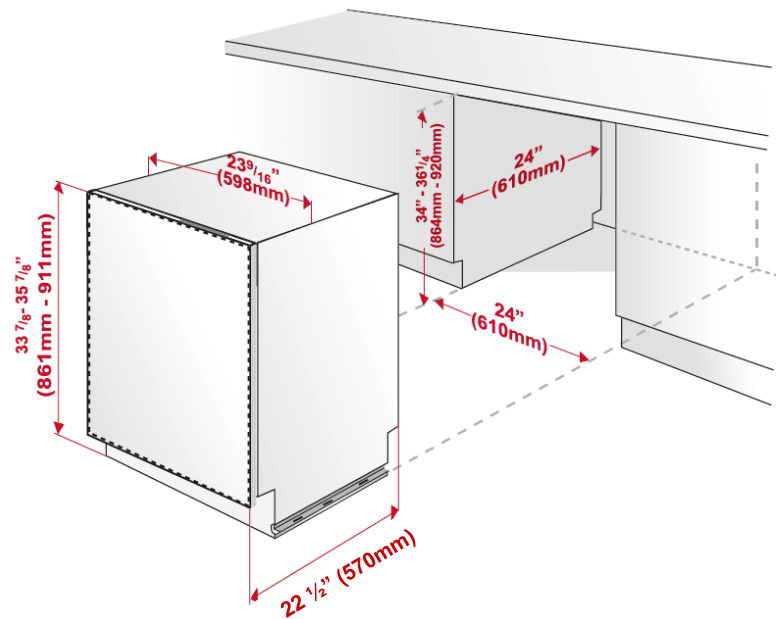

Dimensions and Installation

NOTE TO THE INSTALLER: All height, width and depth dimensions are shown in inches (as well as metric). Beko US Inc. reserves the absolute and unrestricted right to change product materials and specifications, at any time, without notice. Please visit our website www.blombergappliances.us or call 888 352 2356 to verify the latest specifications with final dimensional data and other details prior to installation and making a cutout. Applicable product limited warranty information may be found in accompanying product materials or you may contact your account manager for further details. Proper installation is the responsibility of the installer. Product failure due to improper installation is not covered under the Limited Warranty.