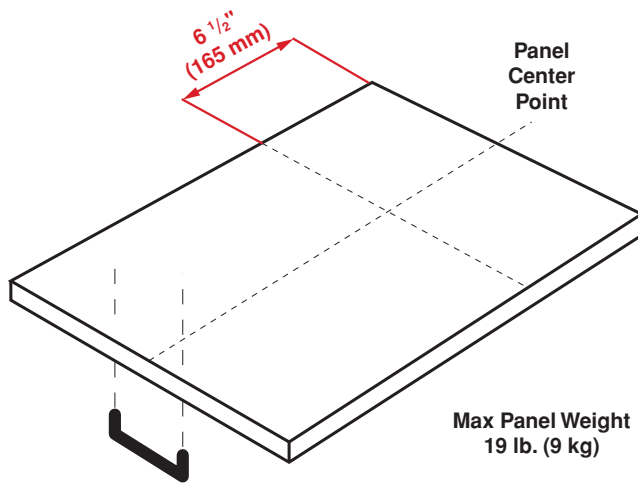

DISPLAY

Rinse Aid Indicator	Yes
---------------------	-----

RACK SYSTEM

Cutlery Basket	Sliding
Lower Rack (Inset Shelves)	2
Adjustable Upper Rack	3 Positions, Adjustable When Loaded

DIMENSIONS (DWS51500SS)

H x W x D	32 ^{13/64} x 17 ^{5/8} x 22 ^{7/16} in. (81.8 x 44.8 x 57 cm)
Product Weight	75.17 lb. (34.1 kg)
Packed H x W x D	33 ^{13/16} x 19 ^{7/16} x 26 in. (85.9 x 49.4 x 66.1 cm)
Packed Weight	80.68 lb. (36.6 kg)

ENVIRONMENTAL STANDARDS

ENERGY STAR® Qualified	Yes
Energy Consumption	220 kWh / year
Water Consumption	2.5 – 4.0 gal. / cycle

Panel Ready Recommended Door Panel Size and Thickness:

DIMENSIONS (DWS51500SS)	
H x W x D	32 13/64 x 17 5/8 x 22 7/16 in. (81.8 x 44.8 x 57 cm)
Product Weight	75.17 lb. (34.1 kg)
Packed H x W x D	33 13/16 x 19 7/16 x 26 in. (85.9 x 49.4 x 66.1 cm)
Packed Weight	80.68 lb. (36.6 kg)

DIMENSIONS (DWS51500FBI)	
H x W x D	32 13/64 x 17 5/8 x 21 21/32 in. (81.8 x 44.8 x 55 cm)
Product Weight	67.02 lb. (30.4 kg)
Packed H x W x D	33 13/16 x 19 7/16 x 26 in. (85.9 x 49.4 x 66.1 cm)
Packed Weight	72.53 lb. (32.9 kg)