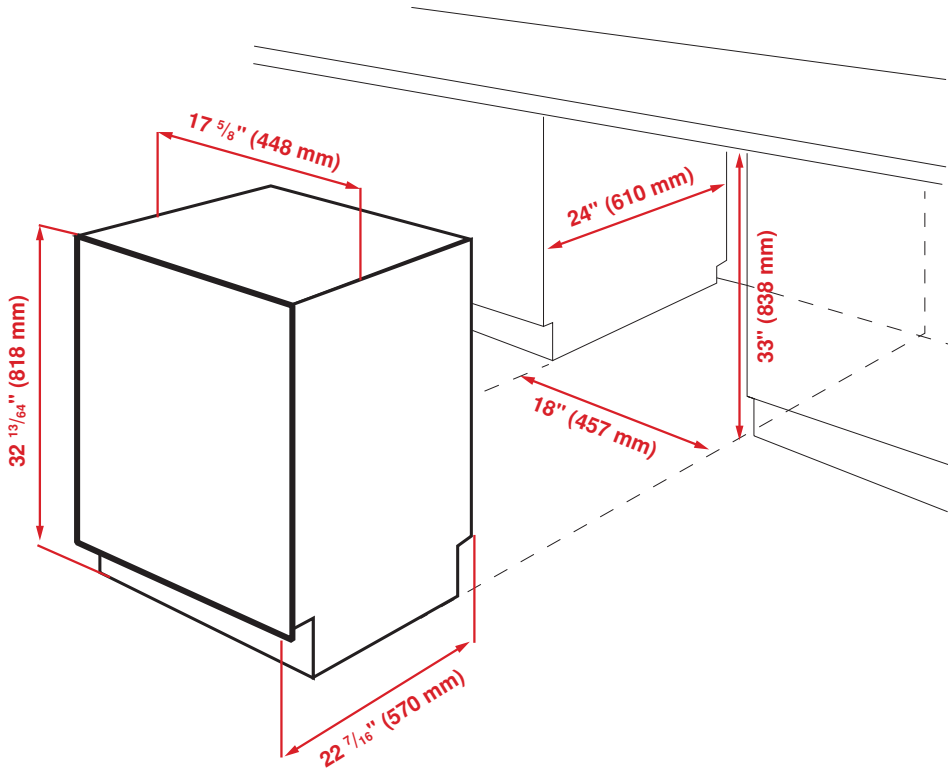

DISPLAY

Rinse Aid Indicator	Yes
---------------------	-----

RACK SYSTEM

Cutlery Basket	Sliding
Lower Rack (Inset Shelves)	2
Adjustable Upper Rack	3 Positions, Adjustable When Loaded

DIMENSIONS (DWS51500SS)

H x W x D	32 ^{13/64} x 17 ^{5/8} x 22 ^{7/16} in. (81.8 x 44.8 x 57 cm)
Product Weight	75.17 lb. (34.1 kg)
Packed H x W x D	33 ^{13/16} x 19 ^{7/16} x 26 in. (85.9 x 49.4 x 66.1 cm)
Packed Weight	80.68 lb. (36.6 kg)

ENVIRONMENTAL STANDARDS

ENERGY STAR® Qualified	Yes
Energy Consumption	220 kWh / year
Water Consumption	2.5 – 4.0 gal. / cycle

Panel Ready Recommended Door Panel Size and Thickness:

DIMENSIONS (DWS51500SS)	
H x W x D	32 13/64 x 17 5/8 x 22 7/16 in. (81.8 x 44.8 x 57 cm)
Product Weight	75.17 lb. (34.1 kg)
Packed H x W x D	33 13/16 x 19 7/16 x 26 in. (85.9 x 49.4 x 66.1 cm)
Packed Weight	80.68 lb. (36.6 kg)

DIMENSIONS (DWS51500FBI)	
H x W x D	32 13/64 x 17 5/8 x 21 21/32 in. (81.8 x 44.8 x 55 cm)
Product Weight	67.02 lb. (30.4 kg)
Packed H x W x D	33 13/16 x 19 7/16 x 26 in. (85.9 x 49.4 x 66.1 cm)
Packed Weight	72.53 lb. (32.9 kg)