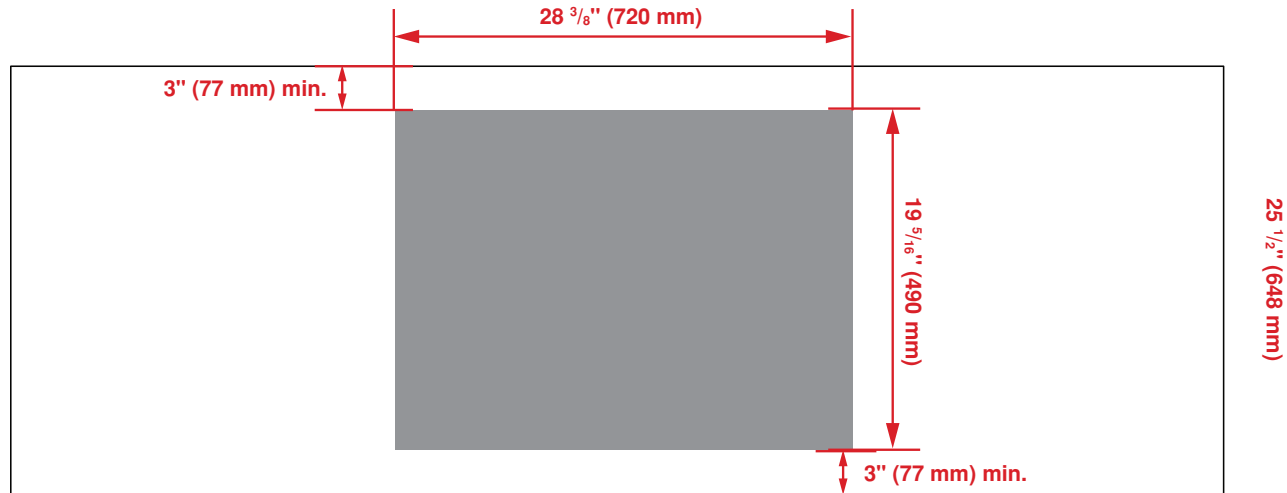

FINISH

Stainless Steel

DIMENSIONS (H X W X D)

3⁷/₈ x 29⁷/₈ x 21¹/₄ in.

GENERAL	
Size	30"
Color	Stainless Steel
Heating Technology	Gas
Stainless Steel Frame	Yes
Control Type	Front Knob Control
GAS BURNER FEATURES	
Sealed Burner	Yes
Reignition Controlled Burners	Yes
Gas Safety Device	Yes
Cast Iron Continuous Grates	Yes
STANDARD POWER	
Front Left	5,000 BTU
Front Right	10,000 BTU
Rear Left	10,000 BTU
Rear Right	5,000 BTU
Center	20,000 BTU
DIMENSIONS	
Required Cutout Dimension (H x W x D)	28 ³ / ₈ x 19 ⁵ / ₁₆ in.
Overall Height	3 ⁷ / ₈ in.
Overall Width	29 ⁷ / ₈ in.
Overall Depth	21 ¹ / ₄ in.
Weight	31.96 lbs
POWER / RATINGS	
KW / Amps Rating at 240 V, 60 Hz	110-120 V, 60 Hz
Supply Cord	Yes

Top

Side – Side View

Front – Side View

Countertop Cutout

NOTE TO THE INSTALLER: All height, width and depth dimensions are shown in inches (as well as metric). Beko US Inc. reserves the absolute and unrestricted right to change product materials and specifications, at any time, without notice. Please visit our website www.beko.us or call 888 352 2356 to verify the latest specifications with final dimensional data and other details prior to installation and making a cutout. Applicable product limited warranty information may be found in accompanying product materials or you may contact your account manager for further details. Proper installation is the responsibility of the installer. Product failure due to improper installation is not covered under the Limited Warranty.