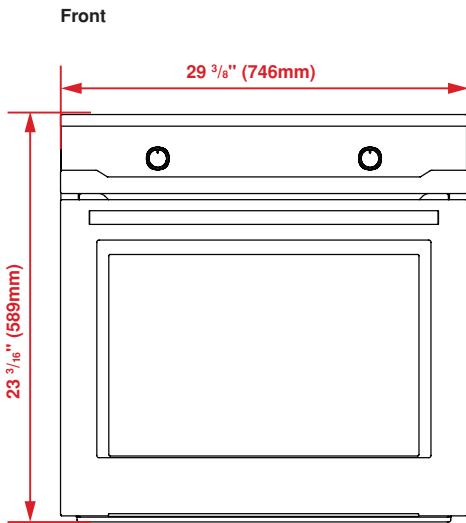

COOKING MODES

- Fan Assisted
- Bottom Heating
- Fan Heating
- Electric Grill
- Low Grill with Fan
- 3-D Cooking

FINISH

Black Glass with
Stainless Steel Handle

DIMENSIONS (H X W X D)

23³/₁₆ x 29³/₈ x 22¹/₁₆ in.

GENERAL	
Type	Built-In Oven
Size	30"
Color	Stainless Steel
Oven Type / Upper Oven Type	Multifunction - True Euro Convection
Control Type	Electric Oven Functions with Knob Controls
FUNCTIONS	
Self Clean with Door Latch	Yes
True European Convection	Yes
Convection Broil	Yes
Convection Roast	Yes
Bake	Yes
Broil	Yes
Defrost	N/A
SPECIAL FEATURES	
Contemporary European Design	Yes
Programmable Electronic Timer	Yes
Self clean (Programmable) with Multi Level Selection	Yes
Easy-to-clean Enamel	Yes
Oven Capacity	3.5 cu. ft.
Wire Oven Racks	2
Sabbath Mode	N/A
OVEN DOORS	
Oven Glass Window	Yes
Door Cooling System	4-Pane Heat-resistant Glass
ACCESSORIES / OVEN CAVITY	
Cavity Enamel Color	Black
Rack Positions	4 Embossed
Oven Lights	2 x 20W Halogen
Broil Upper Heating Element	3500W (240V)
Upper Auxiliary Element Wattage	1032W (240V)
Concealed Bake Lower Heating Element	3000W (240V)
Convection Element Wattage	2500W (240V)
Chromed Racks	2
DIMENSIONS	
Required Cutout Dim (H x W x D)	23 ³ / ₁₆ x 29 ³ / ₈ x 21 ¹ / ₁₆ in.
Overall Height	23 ³ / ₁₆ in.
Overall Width	29 ³ / ₈ in.
Overall Depth	22 ¹ / ₁₆ in.
Weight	77.16 lbs
POWER / RATINGS	
KW / Amps Rating at 240V, 60Hz	220-230V, 60Hz
Supply Cord	Yes