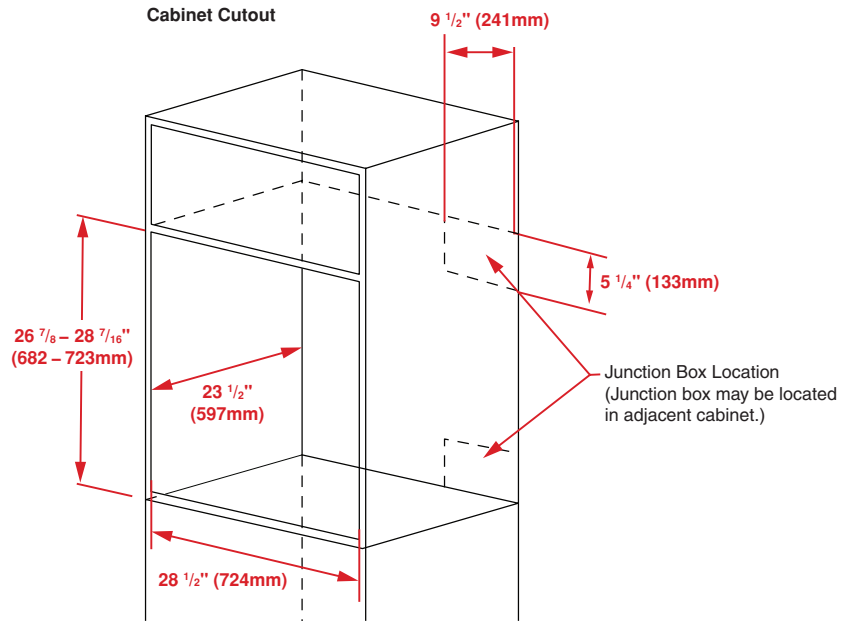

If installing in lower cabinet, leave 4" (102mm) min clearance below.

NOTE TO THE INSTALLER: All height, width and depth dimensions are shown in inches (as well as metric). Beko US Inc. reserves the absolute and unrestricted right to change product materials and specifications, at any time, without notice. Please visit our website www.beko.us or call 888 352 2356 to verify the latest specifications with final dimensional data and other details prior to installation and making a cutout. Applicable product limited warranty information may be found in accompanying product materials or you may contact your account manager for further details. Proper installation is the responsibility of the installer. Product failure due to improper installation is not covered under the Limited Warranty.

IN HARMONY WITH NATURE, YOUR LIFE, AND YOU