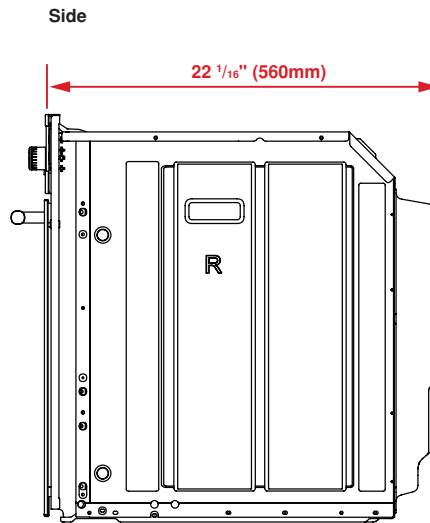

If installing in lower cabinet, leave 4" (102mm) min clearance below.

NOTE TO THE INSTALLER: All height, width and depth dimensions are shown in inches (as well as metric). Beko US Inc. reserves the absolute and unrestricted right to change product materials and specifications, at any time, without notice. Please visit our website www.beko.us or call 888 352 2356 to verify the latest specifications with final dimensional data and other details prior to installation and making a cutout. Applicable product limited warranty information may be found in accompanying product materials or you may contact your account manager for further details. Proper installation is the responsibility of the installer. Product failure due to improper installation is not covered under the Limited Warranty.

IN HARMONY WITH NATURE, YOUR LIFE, AND YOU