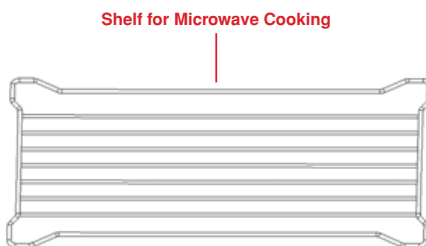

30" Over the Range Microwave with Convection

BOTR30200CSS

NOTE TO THE INSTALLER: All height, width, and depth dimensions are shown in inches (as well as metric). Beko U.S., Inc. reserves the absolute and unrestricted right to change product materials and specifications, at any time, without notice. Please visit our website at www.BloombergAppliances.com or call 888.352.2356 to verify the latest specifications with final dimensional data and other details prior to installation and making a cutout. Applicable product limited warranty information may be found in accompanying product materials, or you may contact your account manager for further details. Proper installation is the responsibility of the installer. Product failure due to improper installation is not covered under the Limited Warranty.

IN HARMONY WITH NATURE, YOUR LIFE, AND YOU.

888.352.2356 | BloombergAppliances.com

©2018 Beko U.S., Inc. 06/15/18

Bloomberg
seit 1883