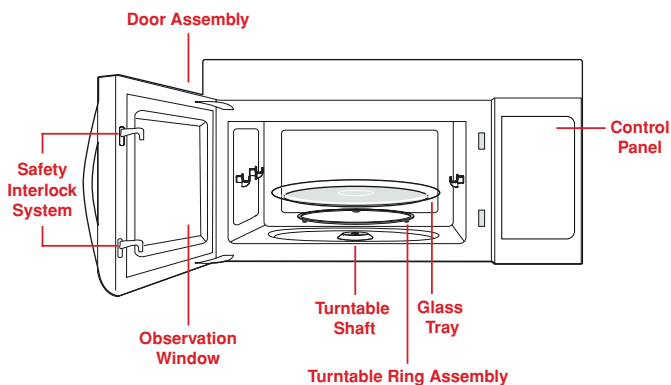

FINISH

Stainless Steel

DIMENSIONS (H x W x D)

16 1/2 x 30 x 15 2/5 in.

GENERAL	
Door Opening Type	Side Opening — Handling
Control Panel Color	Black & Stainless Steel
MAIN FEATURES	
Microwave Watts	900 W
Convection Power	1,450 W
Cooking Technology	Yes
Control Type	Electric
Type of Microwave Oven	Combination Microwave
Timer	Digital Timer
Auto-cooking	Yes
Turntable	Yes
Turntable Size	13.5 in.
CAPACITIES	
Total Capacity	1.5 cu. ft.
Ventilation Capacity	1,500 cu. ft./min.
Exhaust Capacity	300 cu. ft./min.
TECHNICAL INFORMATION	
Electrical Input	1,500 W
Electrical Output	900 W
Voltage	120 V
Frequency	60 Hz
DIMENSIONS	
Product (H x W x D)	16 1/2 x 30 x 15 2/5 in.
Cutout Height	16 3/4–17 in. clearance
Cutout Width	30 in. clearance
Cutout Depth	12–13 in. clearance
Packed Weight	55 lbs. (24.9 kg)

30" Over the Range Microwave with Convection

BOTR30200CSS

NOTE TO THE INSTALLER: All height, width, and depth dimensions are shown in inches (as well as metric). Beko U.S., Inc. reserves the absolute and unrestricted right to change product materials and specifications, at any time, without notice. Please visit our website at www.BloombergAppliances.com or call 888.352.2356 to verify the latest specifications with final dimensional data and other details prior to installation and making a cutout. Applicable product limited warranty information may be found in accompanying product materials, or you may contact your account manager for further details. Proper installation is the responsibility of the installer. Product failure due to improper installation is not covered under the Limited Warranty.