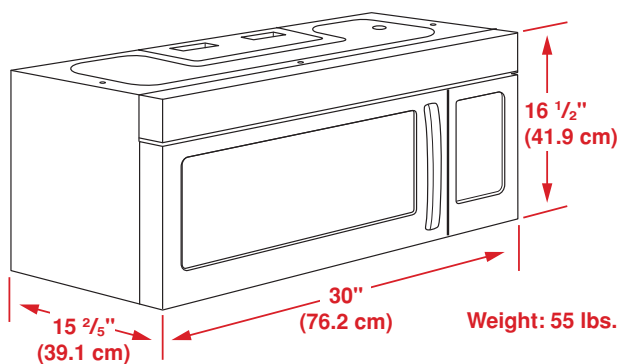

FINISH

Stainless Steel

DIMENSIONS (H x W x D)

16 1/2 x 30 x 15 2/5 in.

GENERAL	
Door Opening Type	Side Opening — Handling
Control Panel Color	Black & Stainless Steel
MAIN FEATURES	
Microwave Watts	900 W
Convection Power	1,450 W
Cooking Technology	Yes
Control Type	Electric
Type of Microwave Oven	Combination Microwave
Timer	Digital Timer
Auto-cooking	Yes
Turntable	Yes
Turntable Size	13.5 in.
CAPACITIES	
Total Capacity	1.5 cu. ft.
Ventilation Capacity	1,500 cu. ft./min.
Exhaust Capacity	300 cu. ft./min.
TECHNICAL INFORMATION	
Electrical Input	1,500 W
Electrical Output	900 W
Voltage	120 V
Frequency	60 Hz
DIMENSIONS	
Product (H x W x D)	16 1/2 x 30 x 15 2/5 in.
Cutout Height	16 3/4–17 in. clearance
Cutout Width	30 in. clearance
Cutout Depth	12–13 in. clearance
Packed Weight	55 lbs. (24.9 kg)

30" Over the Range Microwave with Convection

BOTR30200CSS

NOTE TO THE INSTALLER: All height, width, and depth dimensions are shown in inches (as well as metric). Beko U.S., Inc. reserves the absolute and unrestricted right to change product materials and specifications, at any time, without notice. Please visit our website at www.BloombergAppliances.com or call 888.352.2356 to verify the latest specifications with final dimensional data and other details prior to installation and making a cutout. Applicable product limited warranty information may be found in accompanying product materials, or you may contact your account manager for further details. Proper installation is the responsibility of the installer. Product failure due to improper installation is not covered under the Limited Warranty.