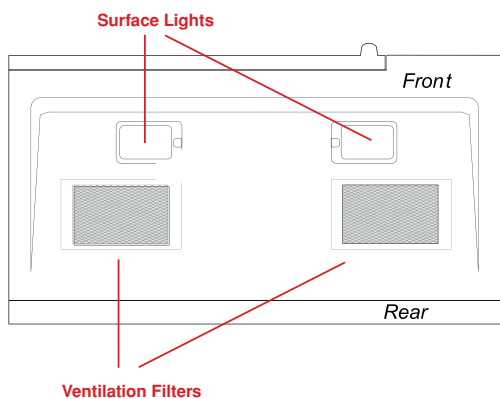

FINISH

Stainless Steel

DIMENSIONS (H x W x D)

16 1/2 x 30 x 15 2/5 in.

GENERAL	
Door Opening Type	Side Opening — Handling
Control Panel Color	Black & Stainless Steel
MAIN FEATURES	
Microwave Watts	900 W
Convection Power	1,450 W
Cooking Technology	Yes
Control Type	Electric
Type of Microwave Oven	Combination Microwave
Timer	Digital Timer
Auto-cooking	Yes
Turntable	Yes
Turntable Size	13.5 in.
CAPACITIES	
Total Capacity	1.5 cu. ft.
Ventilation Capacity	1,500 cu. ft./min.
Exhaust Capacity	300 cu. ft./min.
TECHNICAL INFORMATION	
Electrical Input	1,500 W
Electrical Output	900 W
Voltage	120 V
Frequency	60 Hz
DIMENSIONS	
Product (H x W x D)	16 1/2 x 30 x 15 2/5 in.
Cutout Height	16 3/4–17 in. clearance
Cutout Width	30 in. clearance
Cutout Depth	12–13 in. clearance
Packed Weight	55 lbs. (24.9 kg)

30" Over the Range Microwave with Convection

BOTR30200CSS

NOTE TO THE INSTALLER: All height, width, and depth dimensions are shown in inches (as well as metric). Beko U.S., Inc. reserves the absolute and unrestricted right to change product materials and specifications, at any time, without notice. Please visit our website at www.BloombergAppliances.com or call 888.352.2356 to verify the latest specifications with final dimensional data and other details prior to installation and making a cutout. Applicable product limited warranty information may be found in accompanying product materials, or you may contact your account manager for further details. Proper installation is the responsibility of the installer. Product failure due to improper installation is not covered under the Limited Warranty.