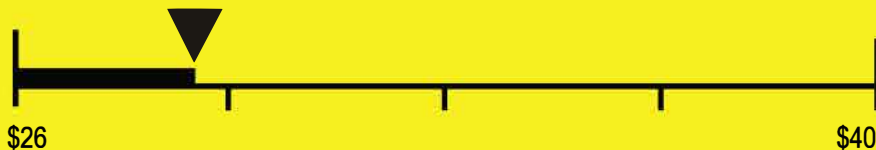

U.S. Government

Federal law prohibits removal of this label before consumer purchase

ENERGYGUIDE

Dishwasher
Capacity: Standard

Blomberg
Models

DWT 81900 ****

Estimated Yearly Operating Cost (when used with an electric water heater)

\$ 29

Cost Range of Similar Models

225 kWh

Estimated Yearly Electricity Use

\$22

Estimated Yearly Operating Cost
(when used with a natural gas water heater)

Your cost will depend on your utility rates and use.