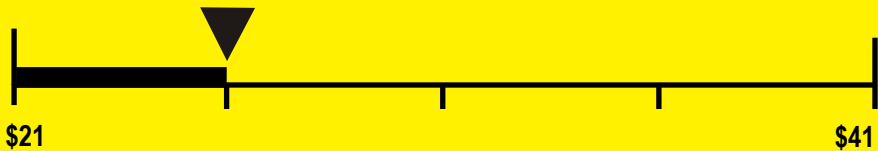

U.S. Government

Federal law prohibits removal of this label before consumer purchase

ENERGYGUIDE

Dishwasher
Capacity: Standard

Blomberg
Models

DWT 58500 *
DWT 58500 **
DWT 58500 ***

DWT 28500 *
DWT 28500 **

Estimated Yearly Operating Cost (when used with an electric water heater)

\$ 26

Cost Range of Similar Models

225 kWh

Estimated Yearly Electricity Use

\$20

Estimated Yearly Operating Cost
(when used with a natural gas water heater)