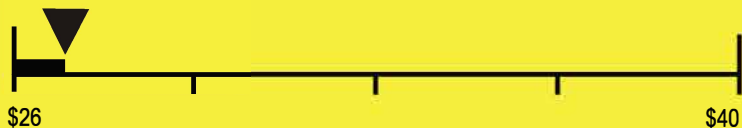

## Estimated Yearly Operating Cost (when used with an electric water heater)

**\$ 27**

Cost Range of Similar Models

**220** kWh

Estimated Yearly Electricity Use

**\$20**

Estimated Yearly Operating Cost  
(when used with a natural gas water heater)